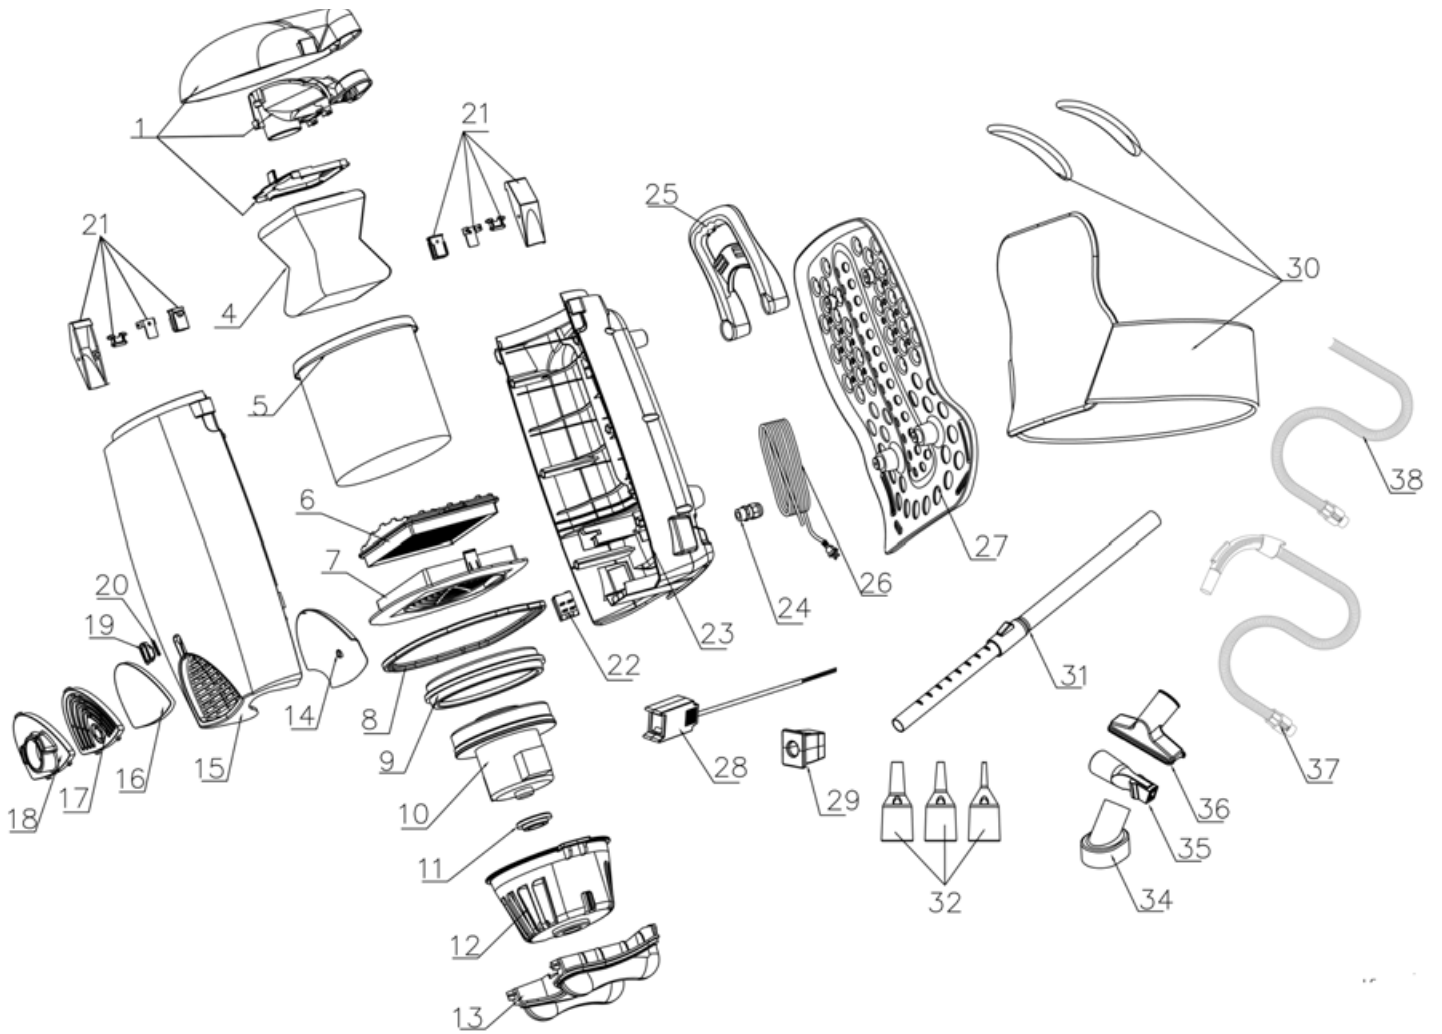

STERLING

Replacement Parts *Model Porter Pro Backpack Vacuum*

Ref.	Part No.	Description	Qty	Ref.	Part No.	Description	Qty
1	124-7351-14	Top Cover Assembly	1	21	124-7371-14	Lock for Top Cover Assembly	set
4	122-3210-14	Dust Bag	1	22	124-7375-14	Switch	1
5	124-7355-14	SMS Filter	1	23	124-7376-14	Rear Cover	1
6	124-7356-14	HEPA Filter	1	24	124-7377-14	Stain Relief	1
7	124-7357-14	HEPA Filter Holder	1	25	124-7378-14	Handle	1
8	124-7358-14	Frame for HEPA Filter Holder	1	26	124-7379-14	Power Cord (pig tail)	1
9	124-7359-14	Gasket for Motor	1	27	124-7380-14	Black Plate	1
10	124-7411-10	Motor 120V	1	28	124-7381-14	Switch Box	1
11	124-7361-14	Bumper of Motor	1	29	124-7382-14	Fix Block for Switch Power Cord	1
12	124-7362-14	Motor Cover	1	30	124-7383-14	Shoulder Strap	1
13	124-7363-14	Bottom Cover	1	31	122-3021-14	Wand 1.25"	1
14	124-7364-14	Sound Suppressor	1	32	122-3081-14	Blow Nozzles	set
15	124-7365-14	Front Cover	1	33	122-3041-14	Floor Tool	1
16	124-7366-14	Exhaust Filter	1	34	122-3031-14	Dusting Brush	1
17	124-7367-14	Cover for Exhaust Filter	1	35	122-3061-14	Crevice Tool	1
18	124-7368-14	Blower Adapter	1	36	122-3071-14	Upholstery Nozzle	1
19	124-7369-14	Locker for Exhaust Cover	1	37	122-3013-14	Hose 1.25 inch diameter	1
20	124-7370-14	Spring	1				