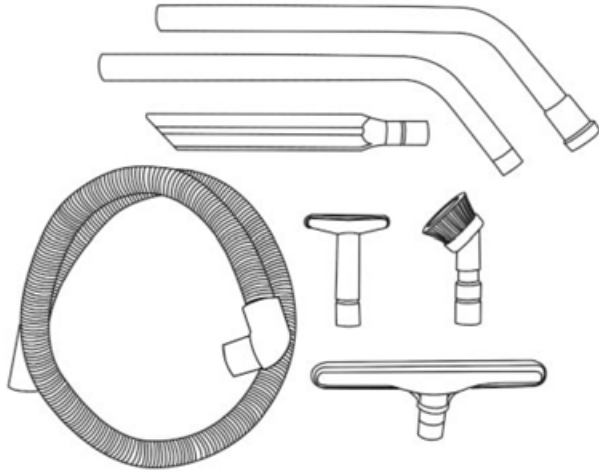

STERLING

Replacement Parts HEPAPro 6EB Backpack Vacuum

Ref.	Part No.	Description	Qty.	Ref.	Part No.	Description	Qty.
1	124-7332-14	Top Lid Assy	1	18	124-7426-14	Self Tapping Screw	2
2	122-3226-14	Bag	1	19	124-7430-14	Exhaust Foam	1
3	122-3229-14	Cloth Bag SMS	1	20	124-7427-14	Exhaust Guard	1
4	127-3320-14	HEPA Filter	1	21	124-7347-14	Self Tapping Screw	6
5	124-7340-14	Exhaust Valve Assy	1	22	124-3333-14	Harness	1
6	124-7341-14	Conn Cord Assy	1	23	124-3334-14	Extension Cord 50'	1
7	124-7310-14	Switch Assy	1				
8	124-7302-10	Motor	1				
9	124-7414-14	Gasket for Mounting Plate	1				
10	124-7432-14	Clamp	2				
11	124-7433-14	Screw	4				
12	124-7434-14	Washer	4				
13	124-7417-14	Tank 6 Qt	1				
14	124-7419-14	Motor Plate	1				
15	124-7346-14	Screw	4				
16	124-7421-14	Noise Reduction Foam	1				
17	124-7425-14	Plastic Guard	2				

TOOL KIT

Part No.	Description	Qty.
122-3025-14 -1	2-Piece Wand	1
122-3030-14	Dusting Brush	1
122-3060-14	Crevice Tool 17"	1
122-3070-14	Upholstery Tool	1
122-3044-14	Floor Tool	1
122-3012-14	Hose 1.50"	1