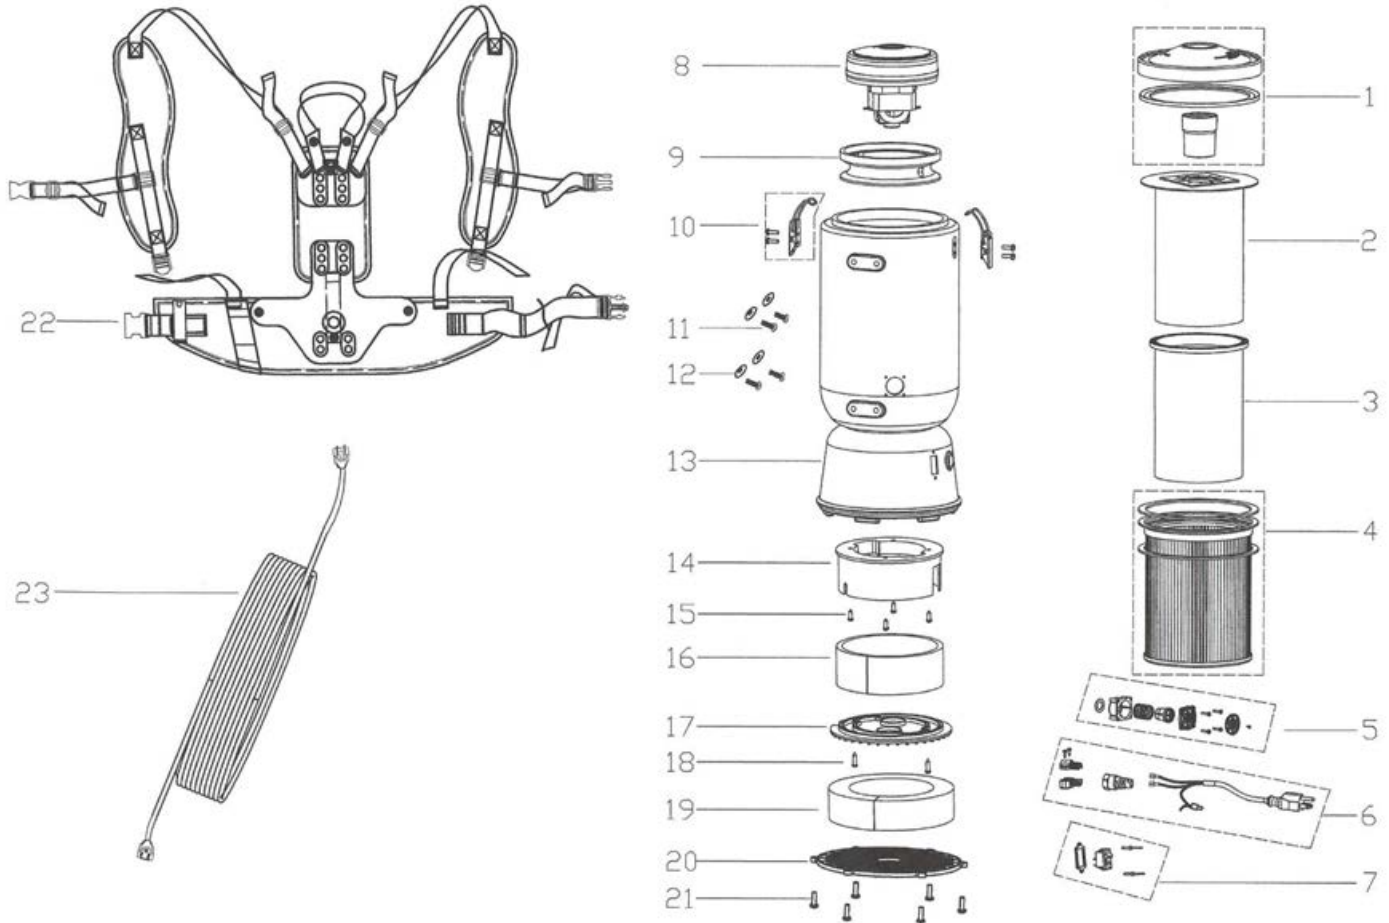

STERLING

Replacement Parts HEPAPro 6EB Backpack Vacuum

Ref.	Part No.	Description	Qty.	Ref.	Part No.	Description	Qty.
1	124-7332-14	Top Lid Assy	1	18	124-7426-14	Self Tapping Screw	2
2	122-3226-14	Bag	1	19	124-7430-14	Exhaust Foam	1
3	122-3229-14	Cloth Bag SMS	1	20	124-7427-14	Exhaust Guard	1
4	127-3320-14	HEPA Filter	1	21	124-7347-14	Self Tapping Screw	6
5	124-7340-14	Exhaust Valve Assy	1	22	124-3333-14	Harness	1
6	124-7341-14	Conn Cord Assy	1	23	124-3334-14	Extension Cord 50'	1
7	124-7310-14	Switch Assy	1				
8	124-7302-10	Motor	1				
9	124-7414-14	Gasket for Mounting Plate	1				
10	124-7432-14	Clamp	2				
11	124-7433-14	Screw	4				
12	124-7434-14	Washer	4				
13	124-7417-14	Tank 6 Qt	1				
14	124-7419-14	Motor Plate	1				
15	124-7346-14	Screw	4				
16	124-7421-14	Noise Reduction Foam	1				
17	124-7425-14	Plastic Guard	2				

TOOL KIT

Part No.	Description	Qty.
122-3025-14 -1	2-Piece Wand	1
122-3030-14	Dusting Brush	1
122-3060-14	Crevice Tool 17"	1
122-3070-14	Upholstery Tool	1
122-3044-14	Floor Tool	1
122-3012-14	Hose 1.50"	1