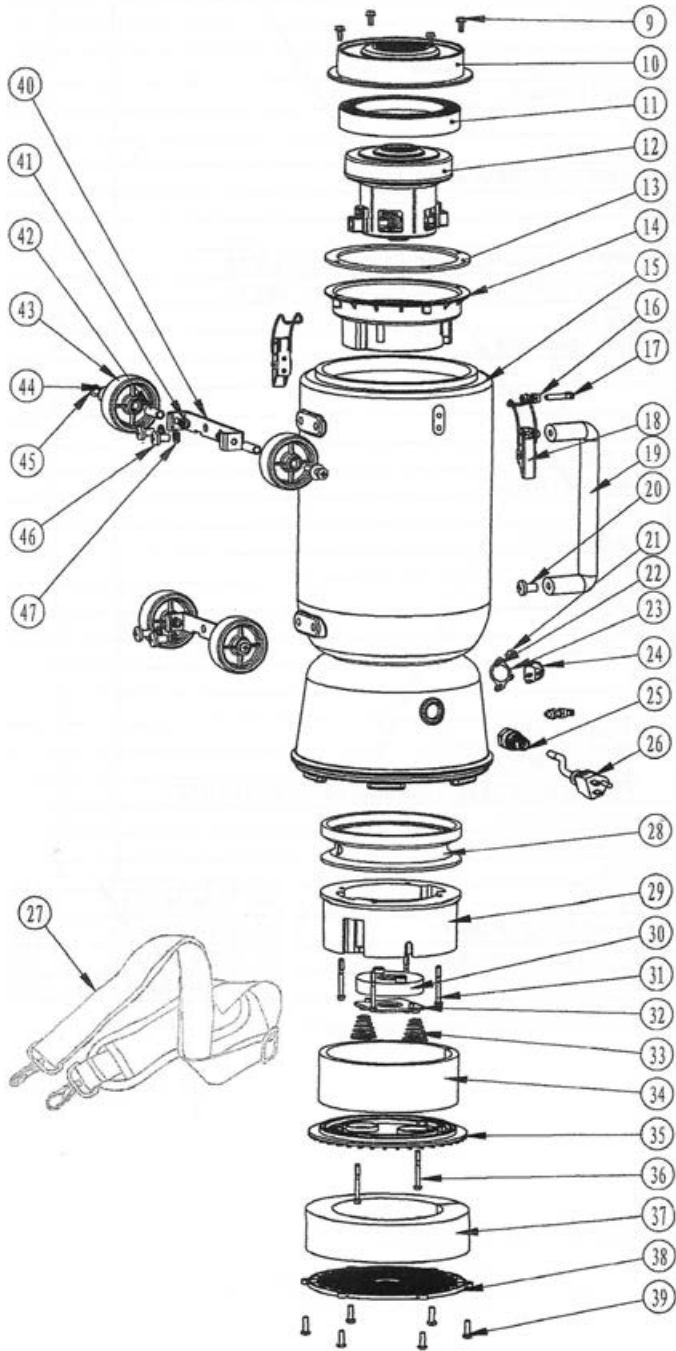

STERLING

Replacement Parts

Haul-A-HEPA Vacuum

Ref.	Part No.	Description	Qty.	Ref.	Part No.	Description	Qty.
1	124-3332-14	Top Lid	1	5	122-3229-14	Cloth Bag SMS	1
2	124-3331-14	Seal Ring for Top Lid	1	6	124-7404-14	Upper Seal Ring for HEPA Filter	1
3	124-7461-14	Connector Tube	1	7	124-7430-14	HEPA Filter	1
4	122-3226-14	Paper Filter Bag	1	8	124-7429-14	Lower Seal Ring for HEPA Filter	1

Ref.	Part No.	Description	Qty.
9	124-7431-14	Screw ST4.8*12	4
10	124-7408-14	Noise Suppression Cover 2	1
11	124-7409-14	Motor Seal Gasket	1
12	124-7411-10	Motor	1
13	124-7410-14	Seal Ring for Noise Suppression Cover 1	1
14	124-7413-14	Noise Suppression Cover 1	1
15	124-7417-14	Plastic Tank	1
16	124-7441-14	Nut M6	8
17	124-7442-14	Screw M6-25	2
18	124-7432-14	Latch Assembly	2
19	124-7443-14	Handle	1
20	124-7444-14	Screw M8*15	2
21	124-7445-14	Screw M3*12	2
22	124-7446-14	Nut M3	2
23	124-7447-14	Switch Fixed Plate	1
24	124-7448-14	Switch	1
25	124-7449-14	Strain Relief	1
26	124-7450-14	Cord (Pigtail)	1
27	124-7451-14	Harness	1
28	124-7414-14	Gasket for Mounting Plate 2	1
29	124-7419-14	Motor Fixed Plate 4	1
30	124-7422-14	Lower Seal Ring For Motor	1
31	124-7435-14	Screw ST4.8*30	4
32	124-7423-14	Damping Spring Base	1
33	124-7424-14	Damping Spring 2	2
34	124-7421-14	Noise Reduction Foam	1
35	124-7425-14	Plastic Guard 4	1
36	124-7426-14	Screw ST4.8*30	2
37	124-7427-14	Foam Exhaust Filter w/Guard	1
38	124-7452-14	Exhaust Guide Plate	1
39	124-7426-14	Self Tapping Screw ST4.8*30	6
40	124-7453-14	Wheel Retainer	2
41	124-7454-14	Wheel Bearing	4
42	124-7455-14	Wheel	4
43	124-7456-14	Washer 6	4
44	124-7457-14	Screw M6*40	4
45	124-7458-14	Hook Assembly	2
46	124-7459-14	Screw	4
47	124-7460-14	Washer 8	4