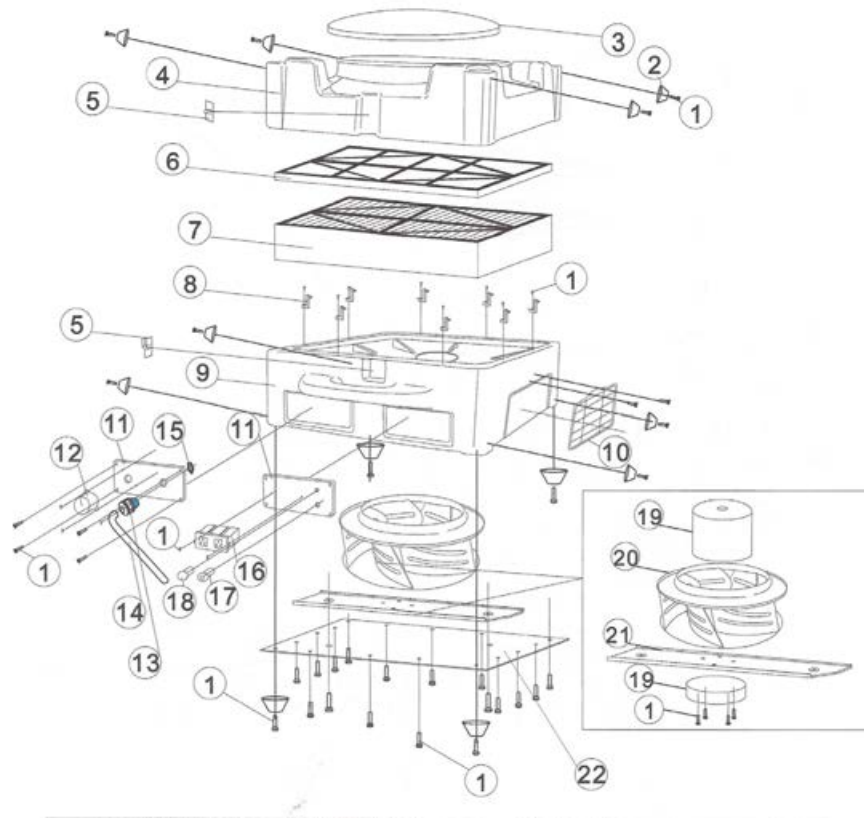

STERLING

Replacement Parts

Model HEPAPro AS800

Ref.	Part No.	Description	Qty	Ref.	Part No.	Description	Qty
1	128-7701-14	Screw	46	12	128-7710-14	Rocker Switch	1
2	128-7702-14	Rubber Foot	12	13	128-7711-14	Strain Relief	1
3	128-7703-14	Foam Cap	1	14	128-7712-14	Cordset	1
4	128-7704-14	Half Shell (Upper)	1	15	128-7713-14	Hex Nut	1
5	128-7705-14	Bracket	2	16	128-7714-14	GFCI Outlet	1
6	127-3341-14	Pre-Filter	1	17	128-7715-14	Circuit Breaker	1
7	127-3340-14	HEPA Filter	1	18	128-7716-14	Alarm Lamp Plug	1
8	128-7706-14	Bracket	8	19	128-7717-10	Motor 115V	1
9	128-7707-14	Half Shell (Lower)	1	20	128-7718-14	Fan Blade	1
10	128-7708-14	Air Outlet	1	21	128-7719-14	Fixed Plate	1
11	128-7709-14	Panel for Switch & GFCI	1	22	128-7720-14	Cover Plate (Bottom)	1