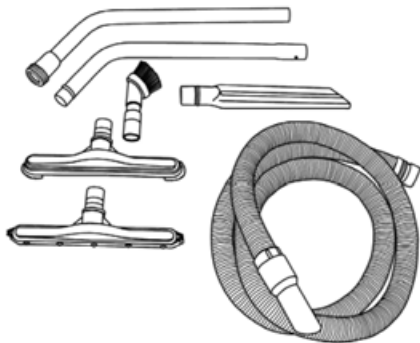

## Replacement Parts

*Model 5013W Wet/Dry Vacuum*

### MOTOR HEAD ASSEMBLY

Ref.	Part No.	Description	Qty.
1	124-7104-14	Screw 4.8 * 15mm	8
2	124-7401-14-1	Top Handle 2	1
3	124-7102-14	Switch	1
4	124-7103-14-1	Outlet	1
5	124-7105-14-1	Dome	1
6	124-7107-14	Screw 2.9 * 19mm	3
7	124-7192-14	Board for Power Outlet	1
8	124-7106-14	Terminal Strip	1
9	124-7110-14	Cord Set 14/3-50'	1
10	124-7108-14	Cord Restraint	1
11	124-7193-14	Screw 3*6	6
12	124-7194-14	Circuit Board	1
13	124-7109-14	Rubber Strain Relief	1
14	124-7195-14	Insulation	3
15	124-7111-14-1	Screw 4.8*25	6
16	124-7112-04	Blower Chamber	1
17	124-7113-14	Motor Cooling Gasket	1
18	124-7114-14	Top Motor Adaptor	1
19	124-7115-14	Motor Housing Gasket	1
20	127-7116-10	Motor 120 Volt	1
21	124-7117-14	Foam	1
22	124-7118-14	Can Cap	1
23	124-7119-14	Gasket Can Cap	1

## TANK ASSEMBLY

Ref.	Part No.	Description	Qty.
1	124-7143-14-1	13 Gallon Tank	1
2	124-7144-14	Clamp	2
3	124-7191-14	Rivet	4
4	124-7146-14-1	Stainless Steel Screen	2
5	124-7147-14	Hose inlet w/Gasket	1
6	124-7164-14	Caster	4

## TOOL KIT

Part No.	Description	Qty.
122-3020-14	5' Two-piece Wand	1
122-3010-14	10' Crushproof Hose w/ Ends	1
122-3030-14	2" Dusting Brush	1
122-3060-14	17" Crevice Tool	1
122-3040-14	Floor Brush Tool	1
122-3050-14	Squeegee Tool	1