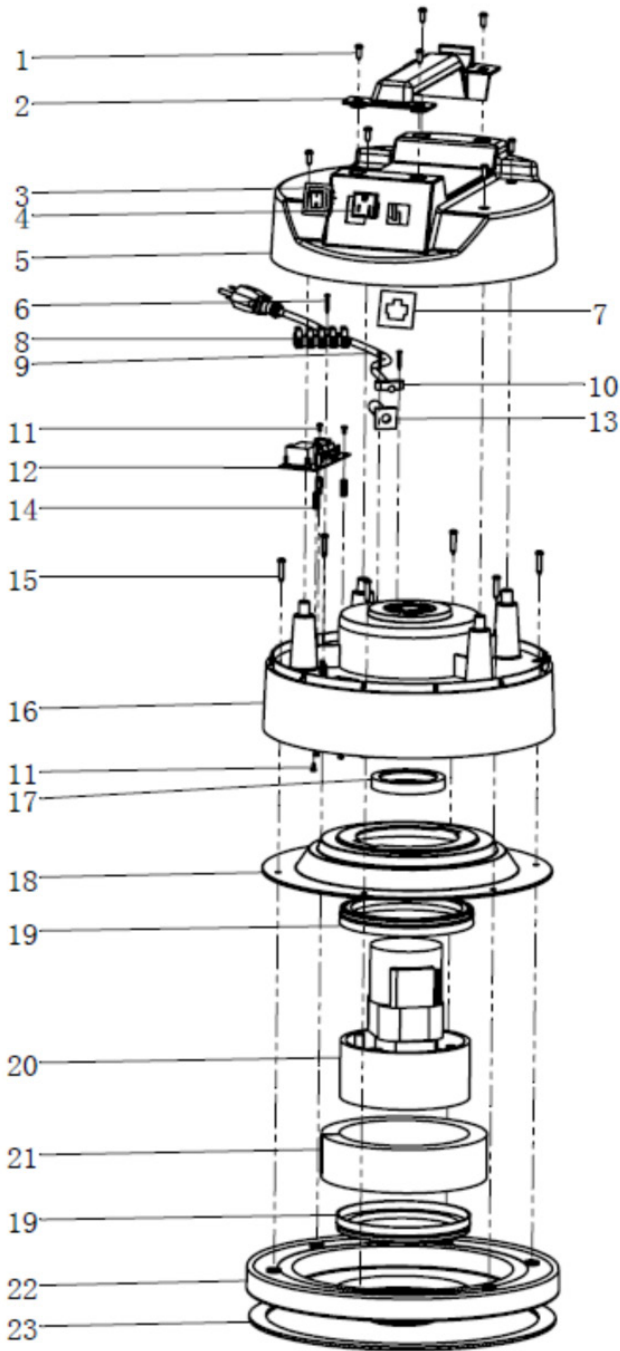

## Replacement Parts

*Model 5013W Wet/Dry Vacuum*

### MOTOR HEAD ASSEMBLY

Ref.	Part No.	Description	Qty.
1	124-7104-14	Screw 4.8 * 15mm	8
2	124-7401-14-1	Top Handle 2	1
3	124-7102-14	Switch	1
4	124-7103-14-1	Outlet	1
5	124-7105-14-1	Dome	1
6	124-7107-14	Screw 2.9 * 19mm	3
7	124-7192-14	Board for Power Outlet	1
8	124-7106-14	Terminal Strip	1
9	124-7110-14	Cord Set 14/3-50'	1
10	124-7108-14	Cord Restraint	1
11	124-7193-14	Screw 3*6	6
12	124-7194-14	Circuit Board	1
13	124-7109-14	Rubber Strain Relief	1
14	124-7195-14	Insulation	3
15	124-7111-14-1	Screw 4.8*25	6
16	124-7112-04	Blower Chamber	1
17	124-7113-14	Motor Cooling Gasket	1
18	124-7114-14	Top Motor Adaptor	1
19	124-7115-14	Motor Housing Gasket	1
20	127-7116-10	Motor 120 Volt	1
21	124-7117-14	Foam	1
22	124-7118-14	Can Cap	1
23	124-7119-14	Gasket Can Cap	1

## TANK ASSEMBLY

Ref.	Part No.	Description	Qty.
1	124-7143-14-1	13 Gallon Tank	1
2	124-7144-14	Clamp	2
3	124-7191-14	Rivet	4
4	124-7146-14-1	Stainless Steel Screen	2
5	124-7147-14	Hose inlet w/Gasket	1
6	124-7164-14	Caster	4

## TOOL KIT

Part No.	Description	Qty.
122-3020-14	5' Two-piece Wand	1
122-3010-14	10' Crushproof Hose w/ Ends	1
122-3030-14	2" Dusting Brush	1
122-3060-14	17" Crevice Tool	1
122-3040-14	Floor Brush Tool	1
122-3050-14	Squeegee Tool	1