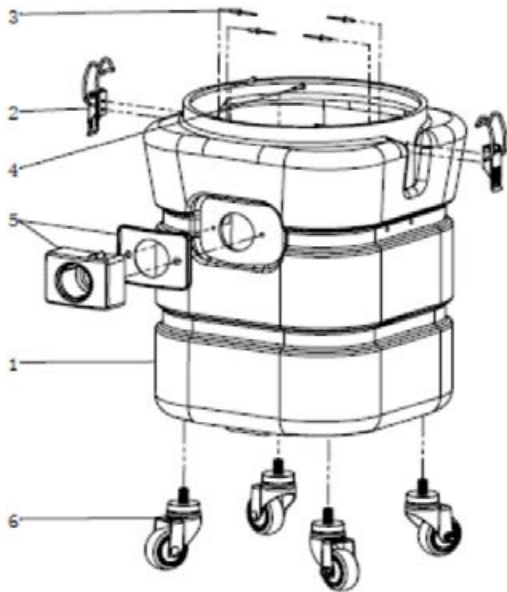

## Replacement Parts

*Model 5013W Wet/Dry Vacuum*

### MOTOR HEAD ASSEMBLY

Ref.	Part No.	Description	Qty.
1	124-7104-14	Screw 4.8 * 15mm	8
2	124-7401-14-1	Top Handle 2	1
3	124-7102-14	Switch	1
4	124-7103-14-1	Outlet	1
5	124-7105-14-1	Dome	1
6	124-7107-14	Screw 2.9 * 19mm	3
7	124-7192-14	Board for Power Outlet	1
8	124-7106-14	Terminal Strip	1
9	124-7110-14	Cord Set 14/3-50'	1
10	124-7108-14	Cord Restraint	1
11	124-7193-14	Screw 3*6	6
12	124-7194-14	Circuit Board	1
13	124-7109-14	Rubber Strain Relief	1
14	124-7195-14	Insulation	3
15	124-7111-14-1	Screw 4.8*25	6
16	124-7112-04	Blower Chamber	1
17	124-7113-14	Motor Cooling Gasket	1
18	124-7114-14	Top Motor Adaptor	1
19	124-7115-14	Motor Housing Gasket	1
20	127-7116-10	Motor 120 Volt	1
21	124-7117-14	Foam	1
22	124-7118-14	Can Cap	1
23	124-7119-14	Gasket Can Cap	1

## TANK ASSEMBLY

Ref.	Part No.	Description	Qty.
1	124-7143-14-1	13 Gallon Tank	1
2	124-7144-14	Clamp	2
3	124-7191-14	Rivet	4
4	124-7146-14-1	Stainless Steel Screen	2
5	124-7147-14	Hose inlet w/Gasket	1
6	124-7164-14	Caster	4