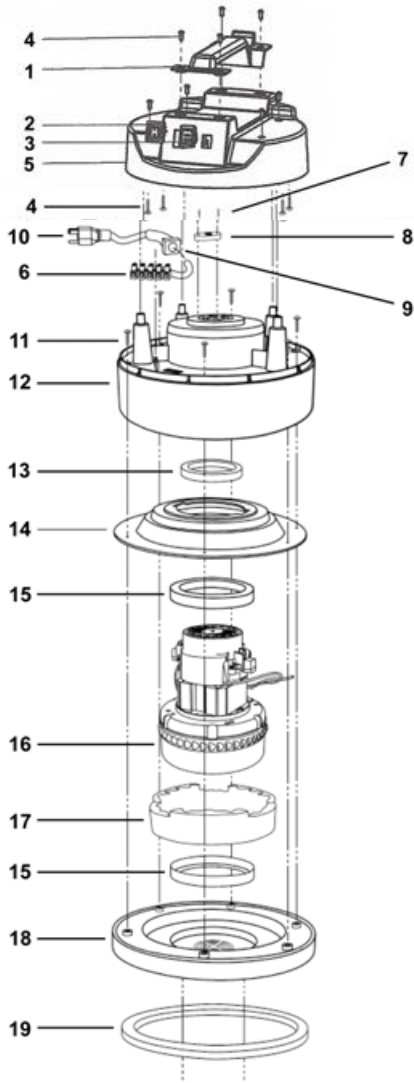

STERLING

Replacement Parts Model 4520W Wet/Dry Vacuum

MOTOR HEAD ASSEMBLY

Ref.	Part No.	Description	Qty.
1	124-7101-14-1	Top Handle	1
2	124-7102-14	Switch	1
3	124-7103-14	Power Head Outlet	1
4	124-7104-14	Screw 4.8 x 15mm	8
5	124-7105-14-1	Dome	1
6	124-7106-14	Terminal Strip	1
7	124-7107-14	Screw 2.9 x 19mm	3
8	124-7108-14	Cord Restraint	1
9	124-7109-14	Rubber Strain Relief	1
10	124-7110-14	Cord Set 16/3-50'	1
11	124-7111-14-1	Screw 4.8 x 25 mm	6
12	124-7112-14	Blower Chamber	1
13	124-7113-14	Motor Cooling Gasket	1
14	124-7114-14	Top Motor Adaptor	1
15	124-7115-14	Motor Housing Gasket	2
16	124-7116-10	Motor 120 volt	1
17	124-7117-14	Foam	1
18	124-7118-14	Can Cap	1
19	124-7119-14	Gasket Can Cap	1

FILTER ASSEMBLY

Ref.	Part No.	Description	Qty.
1	124-7180-14	Float	1
2	124-7181-14	Filter Ring	1
3	124-7182-14	Screw 4.8 x 15mm	2
4	124-7183-14	Float Cage	1
5	124-7184-14	Mesh Secondary Filter	1
6	124-7185-14	Cloth Filter	1
7	124-7190-14	Cloth Filter w/Ring	1

TANK ASSEMBLY

Ref.	Part No.	Description	Qty.
1	124-7141-14-1	20 Gallon Tank	1
2	124-7144-14	Clamp	2
3	124-7146-14-1	Stainless Steel Screw	4
4	124-7147-14	Hose Inlet w/Gasket	1
5	124-7148-14	Wheel Retainer	2
6	124-7149-14	Wheel Screw	2
7	124-7150-14	Wheel	2
8	124-7151-14	Wheel Bearing	2
9	124-7152-14	Axle	1
10	124-7153-14	Axle Mounting Screw	2
11	124-7154-14	Washer	2
12	124-7155-14	Caster Mounting Bolt	2
13	124-7156-14	Caster Complete	2
14	124-7157-14	Drain Hose Assembly	1
15	124-7161-14	Nut M5	2
16	124-7162-14-1	Washer 10	2
17	124-7163-14-1	Spring Washer 10	2
18	124-7168-14	Stainless Steel Spring	2

TOOL KIT

Part No.	Description	Qty.
122-3020-14-1	5' Two-piece Wand	1
122-3010-14	10' Crushproof Hose w/ Ends	1
122-3030-14	2" Dusting Brush	1
122-3060-14	17" Crevice Tool	1
122-3040-14	Floor Brush Tool	1
122-3050-14	Squeegee Tool	1