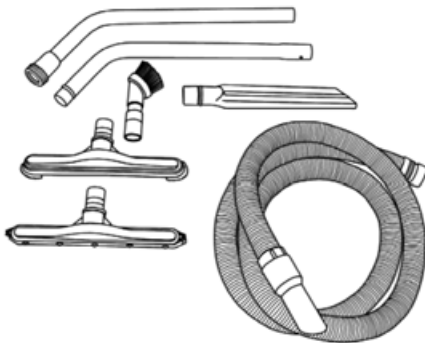

STERLING

Replacement Parts Model 4520W Wet/Dry Vacuum

MOTOR HEAD ASSEMBLY

Ref.	Part No.	Description	Qty.
1	124-7101-14-1	Top Handle	1
2	124-7102-14	Switch	1
3	124-7103-14	Power Head Outlet	1
4	124-7104-14	Screw 4.8 x 15mm	8
5	124-7105-14-1	Dome	1
6	124-7106-14	Terminal Strip	1
7	124-7107-14	Screw 2.9 x 19mm	3
8	124-7108-14	Cord Restraint	1
9	124-7109-14	Rubber Strain Relief	1
10	124-7110-14	Cord Set 16/3-50'	1
11	124-7111-14-1	Screw 4.8 x 25 mm	6
12	124-7112-14	Blower Chamber	1
13	124-7113-14	Motor Cooling Gasket	1
14	124-7114-14	Top Motor Adaptor	1
15	124-7115-14	Motor Housing Gasket	2
16	124-7116-10	Motor 120 volt	1
17	124-7117-14	Foam	1
18	124-7118-14	Can Cap	1
19	124-7119-14	Gasket Can Cap	1

FILTER ASSEMBLY

Ref.	Part No.	Description	Qty.
1	124-7180-14	Float	1
2	124-7181-14	Filter Ring	1
3	124-7182-14	Screw 4.8 x 15mm	2
4	124-7183-14	Float Cage	1
5	124-7184-14	Mesh Secondary Filter	1
6	124-7185-14	Cloth Filter	1
7	124-7190-14	Cloth Filter w/Ring	1

TANK ASSEMBLY

Ref.	Part No.	Description	Qty.
1	124-7141-14-1	20 Gallon Tank	1
2	124-7144-14	Clamp	2
3	124-7146-14-1	Stainless Steel Screw	4
4	124-7147-14	Hose Inlet w/Gasket	1
5	124-7148-14	Wheel Retainer	2
6	124-7149-14	Wheel Screw	2
7	124-7150-14	Wheel	2
8	124-7151-14	Wheel Bearing	2
9	124-7152-14	Axle	1
10	124-7153-14	Axle Mounting Screw	2
11	124-7154-14	Washer	2
12	124-7155-14	Caster Mounting Bolt	2
13	124-7156-14	Caster Complete	2
14	124-7157-14	Drain Hose Assembly	1
15	124-7161-14	Nut M5	2
16	124-7162-14-1	Washer 10	2
17	124-7163-14-1	Spring Washer 10	2
18	124-7168-14	Stainless Steel Spring	2

TOOL KIT

Part No.	Description	Qty.
122-3020-14-1	5' Two-piece Wand	1
122-3010-14	10' Crushproof Hose w/ Ends	1
122-3030-14	2" Dusting Brush	1
122-3060-14	17" Crevice Tool	1
122-3040-14	Floor Brush Tool	1
122-3050-14	Squeegee Tool	1