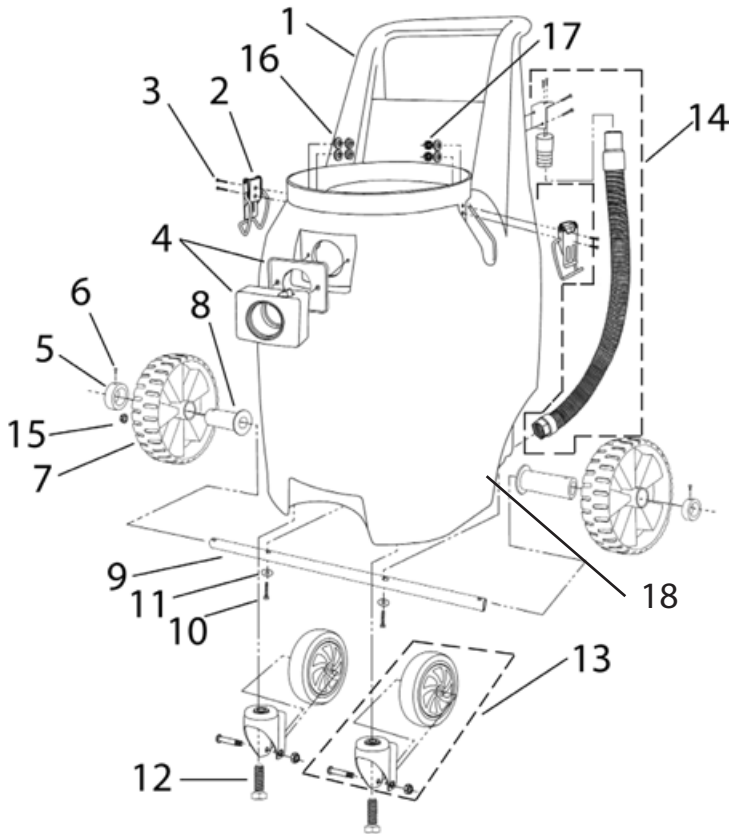

STERLING

Replacement Parts Model 4520W Wet/Dry Vacuum

MOTOR HEAD ASSEMBLY

Ref.	Part No.	Description	Qty.
1	124-7101-14-1	Top Handle	1
2	124-7102-14	Switch	1
3	124-7103-14	Power Head Outlet	1
4	124-7104-14	Screw 4.8 x 15mm	8
5	124-7105-14-1	Dome	1
6	124-7106-14	Terminal Strip	1
7	124-7107-14	Screw 2.9 x 19mm	3
8	124-7108-14	Cord Restraint	1
9	124-7109-14	Rubber Strain Relief	1
10	124-7110-14	Cord Set 16/3-50'	1
11	124-7111-14-1	Screw 4.8 x 25 mm	6
12	124-7112-14	Blower Chamber	1
13	124-7113-14	Motor Cooling Gasket	1
14	124-7114-14	Top Motor Adaptor	1
15	124-7115-14	Motor Housing Gasket	2
16	124-7116-10	Motor 120 volt	1
17	124-7117-14	Foam	1
18	124-7118-14	Can Cap	1
19	124-7119-14	Gasket Can Cap	1

FILTER ASSEMBLY

Ref.	Part No.	Description	Qty.
1	124-7180-14	Float	1
2	124-7181-14	Filter Ring	1
3	124-7182-14	Screw 4.8 x 15mm	2
4	124-7183-14	Float Cage	1
5	124-7184-14	Mesh Secondary Filter	1
6	124-7185-14	Cloth Filter	1
7	124-7190-14	Cloth Filter w/Ring	1

TANK ASSEMBLY

Ref.	Part No.	Description	Qty.
1	124-7141-14-1	20 Gallon Tank	1
2	124-7144-14	Clamp	2
3	124-7146-14-1	Stainless Steel Screw	4
4	124-7147-14	Hose Inlet w/Gasket	1
5	124-7148-14	Wheel Retainer	2
6	124-7149-14	Wheel Screw	2
7	124-7150-14	Wheel	2
8	124-7151-14	Wheel Bearing	2
9	124-7152-14	Axle	1
10	124-7153-14	Axle Mounting Screw	2
11	124-7154-14	Washer	2
12	124-7155-14	Caster Mounting Bolt	2
13	124-7156-14	Caster Complete	2
14	124-7157-14	Drain Hose Assembly	1
15	124-7161-14	Nut M5	2
16	124-7162-14-1	Washer 10	2
17	124-7163-14-1	Spring Washer 10	2
18	124-7168-14	Stainless Steel Spring	2

TOOL KIT

Part No.	Description	Qty.
122-3020-14-1	5' Two-piece Wand	1
122-3010-14	10' Crushproof Hose w/ Ends	1
122-3030-14	2" Dusting Brush	1
122-3060-14	17" Crevice Tool	1
122-3040-14	Floor Brush Tool	1
122-3050-14	Squeegee Tool	1