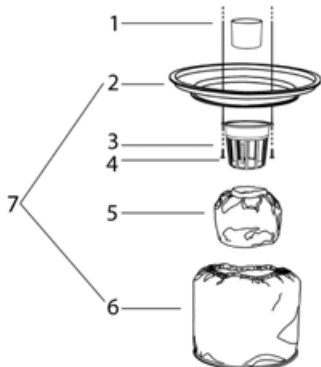

STERLING

Replacement Parts Model 4520W Wet/Dry Vacuum

MOTOR HEAD ASSEMBLY

Ref.	Part No.	Description	Qty.
1	124-7101-14-1	Top Handle	1
2	124-7102-14	Switch	1
3	124-7103-14	Power Head Outlet	1
4	124-7104-14	Screw 4.8 x 15mm	8
5	124-7105-14-1	Dome	1
6	124-7106-14	Terminal Strip	1
7	124-7107-14	Screw 2.9 x 19mm	3
8	124-7108-14	Cord Restraint	1
9	124-7109-14	Rubber Strain Relief	1
10	124-7110-14	Cord Set 16/3-50'	1
11	124-7111-14-1	Screw 4.8 x 25 mm	6
12	124-7112-14	Blower Chamber	1
13	124-7113-14	Motor Cooling Gasket	1
14	124-7114-14	Top Motor Adaptor	1
15	124-7115-14	Motor Housing Gasket	2
16	124-7116-10	Motor 120 volt	1
17	124-7117-14	Foam	1
18	124-7118-14	Can Cap	1
19	124-7119-14	Gasket Can Cap	1

FILTER ASSEMBLY

Ref.	Part No.	Description	Qty.
1	124-7180-14	Float	1
2	124-7181-14	Filter Ring	1
3	124-7182-14	Screw 4.8 x 15mm	2
4	124-7183-14	Float Cage	1
5	124-7184-14	Mesh Secondary Filter	1
6	124-7185-14	Cloth Filter	1
7	124-7190-14	Cloth Filter w/Ring	1

TANK ASSEMBLY

Ref.	Part No.	Description	Qty.
1	124-7141-14-1	20 Gallon Tank	1
2	124-7144-14	Clamp	2
3	124-7146-14-1	Stainless Steel Screw	4
4	124-7147-14	Hose Inlet w/Gasket	1
5	124-7148-14	Wheel Retainer	2
6	124-7149-14	Wheel Screw	2
7	124-7150-14	Wheel	2
8	124-7151-14	Wheel Bearing	2
9	124-7152-14	Axle	1
10	124-7153-14	Axle Mounting Screw	2
11	124-7154-14	Washer	2
12	124-7155-14	Caster Mounting Bolt	2
13	124-7156-14	Caster Complete	2
14	124-7157-14	Drain Hose Assembly	1
15	124-7161-14	Nut M5	2
16	124-7162-14-1	Washer 10	2
17	124-7163-14-1	Spring Washer 10	2
18	124-7168-14	Stainless Steel Spring	2

TOOL KIT

Part No.	Description	Qty.
122-3020-14-1	5' Two-piece Wand	1
122-3010-14	10' Crushproof Hose w/ Ends	1
122-3030-14	2" Dusting Brush	1
122-3060-14	17" Crevice Tool	1
122-3040-14	Floor Brush Tool	1
122-3050-14	Squeegee Tool	1