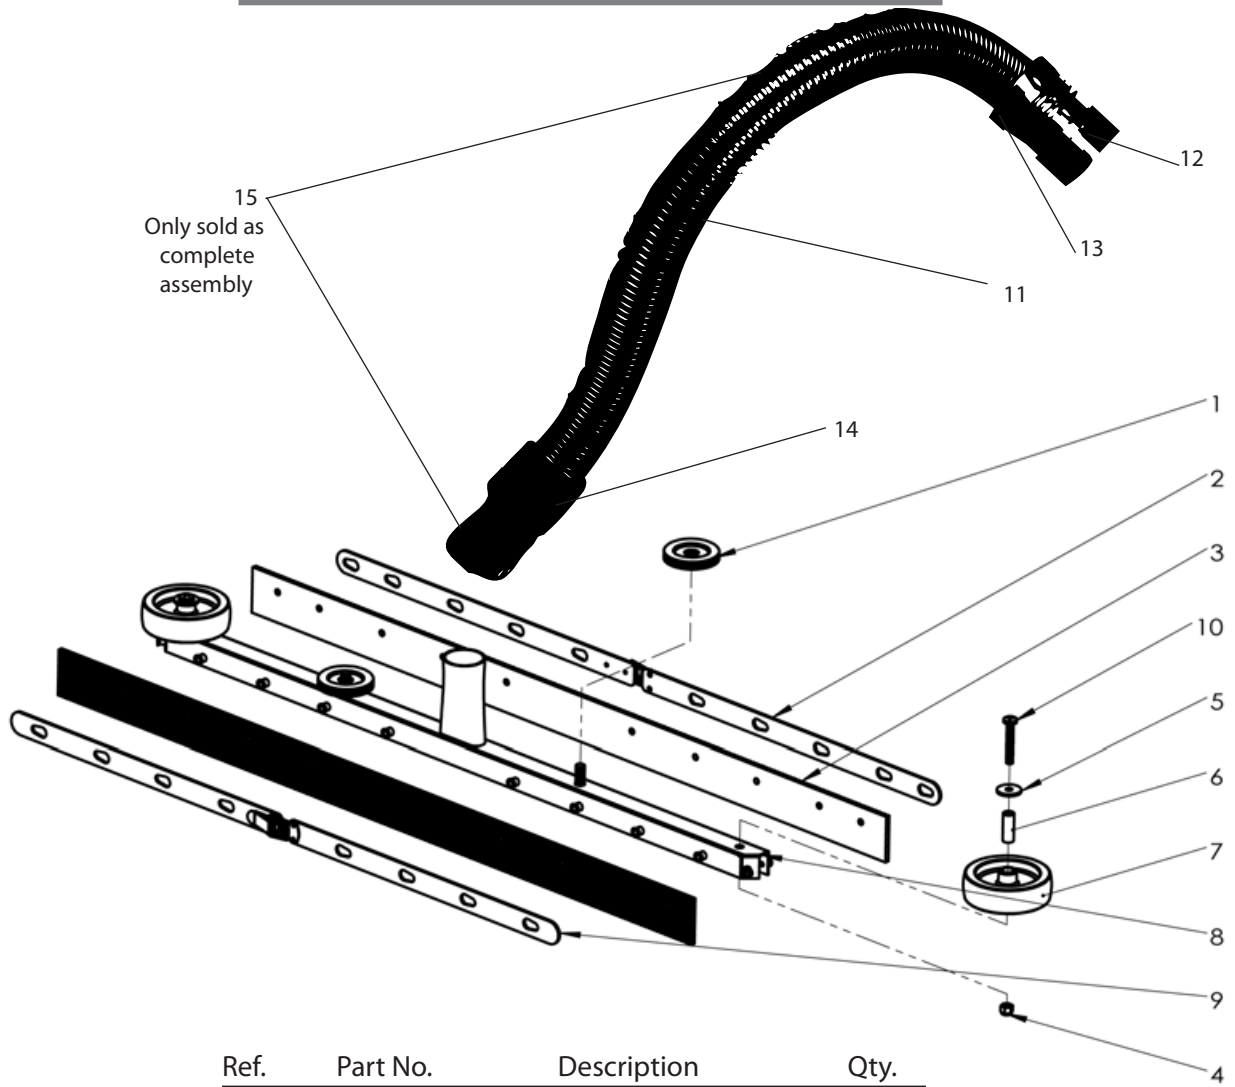

SQUEEGEE

Ref.	Part No.	Description	Qty.
1	124-7222-14	Hand Screw	2
2	124-7223-14	Bracket	1
3	124-7224-14	Squeegee Blade	2
4	124-7225-14	Nut	10
5	124-7226-14	Washer	2
6	124-7227-14	Sleeve	2
7	124-7228-14	Bumper Wheel	2
8	124-7229-14	Bracket	1
9	124-7230-14	Bracket	1
10	124-7231-14	Bolt	1
11	124-7232-14	Hose	1
12	124-7233-14	Cap	1
13	124-7234-14	Insert	1
14	124-7236-14	Cuff	1
15	124-7235-14	Hose Complete	1