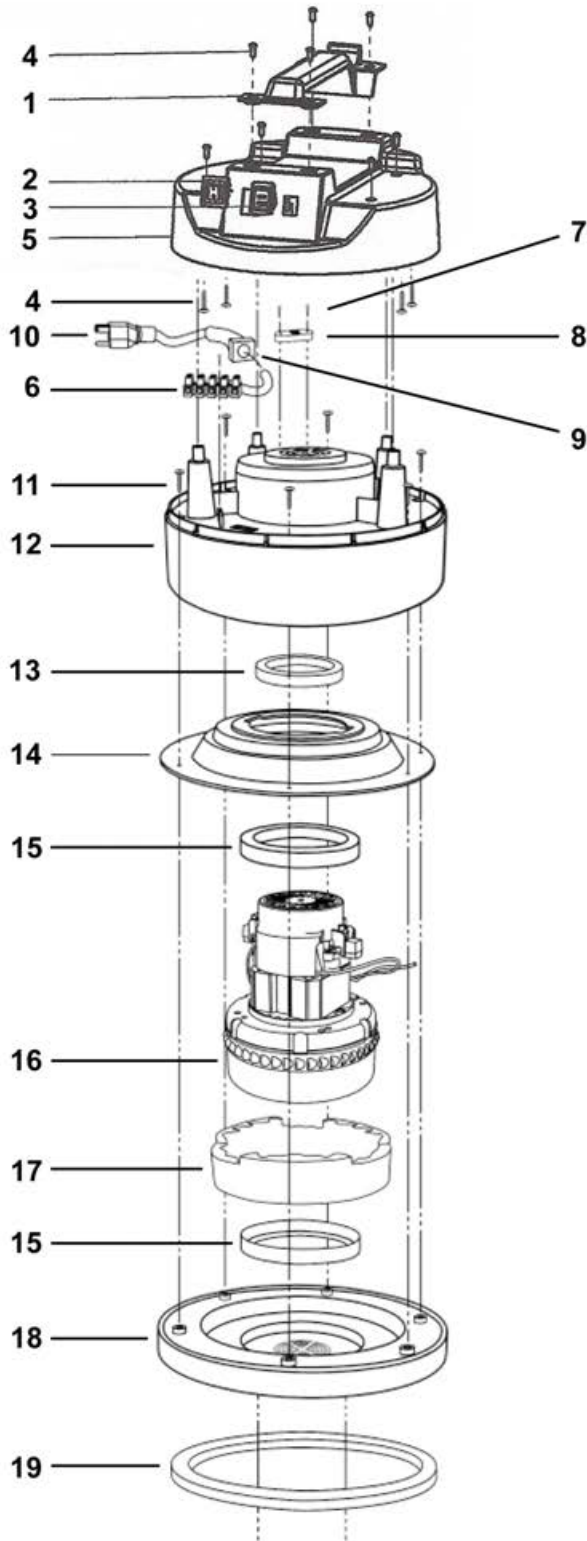

STERLING

Replacement Parts

Model 4520S Wet/Dry Squeegee Vacuum

MOTOR HEAD ASSEMBLY

Ref.	Part No.	Description	Qty.
1	124-7101-14-1	Top Handle	1
2	124-7102-14	Switch	1
3	124-7103-14	Power Head Outlet	1
4	124-7104-14	Screw 4.8 x 15mm	8
5	124-7105-14-1	Dome	1
6	124-7106-14	Terminal Strip	1
7	124-7107-14	Screw 2.9 x 19mm	3
8	124-7108-14	Cord Restraint	1
9	124-7109-14	Rubber Strain Relief	1
10	124-7110-14	Cord Set 16/3-50'	1
11	124-7111-14-1	Screw 4.8 x 25 mm	6
12	124-7112-14	Blower Chamber	1
13	124-7113-14	Motor Cooling Gasket	1
14	124-7114-14	Top Motor Adaptor	1
15	124-7115-14	Motor Housing Gasket	2
16	124-7116-10	Motor 120 volt	1
17	124-7117-14	Foam	1
18	124-7118-14	Can Cap	1
19	124-7119-14	Gasket Can Cap	1

TANK ASSEMBLY

Ref.	Part No.	Description	Qty.
1	124-7141-14-1	20 Gallon Tank	1
2	124-7144-14	Clamp	2
3	124-7146-14-1	Stainless Steel Screw	4
4	124-7147-14	Hose Inlet w/Gasket	1
5	124-7148-14	Wheel Retainer	2
6	124-7149-14	Wheel Screw	2
7	124-7150-14	Wheel	2
8	124-7151-14	Wheel Bearing	2
9	124-7152-14	Axle	1
10	124-7153-14	Axle Mounting Screw	2
11	124-7154-14	Washer	2
12	124-7155-14	Caster Mounting Bolt	2
13	124-7156-14	Caster Complete	2
14	124-7157-14	Drain Hose Assembly	1
15	124-7161-14	Nut M5	2
16	124-7162-14-1	Washer 10	2
17	124-7163-14-1	Spring Washer 10	2
18	124-7168-14	Stainless Steel Spring	2

SQUEEGEE

Ref.	Part No.	Description	Qty.
1	124-7222-14	Hand Screw	2
2	124-7223-14	Bracket	1
3	124-7224-14	Squeegee Blade	2
4	124-7225-14	Nut	10
5	124-7226-14	Washer	2
6	124-7227-14	Sleeve	2
7	124-7228-14	Bumper Wheel	2
8	124-7229-14	Bracket	1
9	124-7230-14	Bracket	1
10	124-7231-14	Bolt	1
11	124-7232-14	Hose	1
12	124-7233-14	Cap	1
13	124-7234-14	Insert	1
14	124-7236-14	Cuff	1
15	124-7235-14	Hose Complete	1