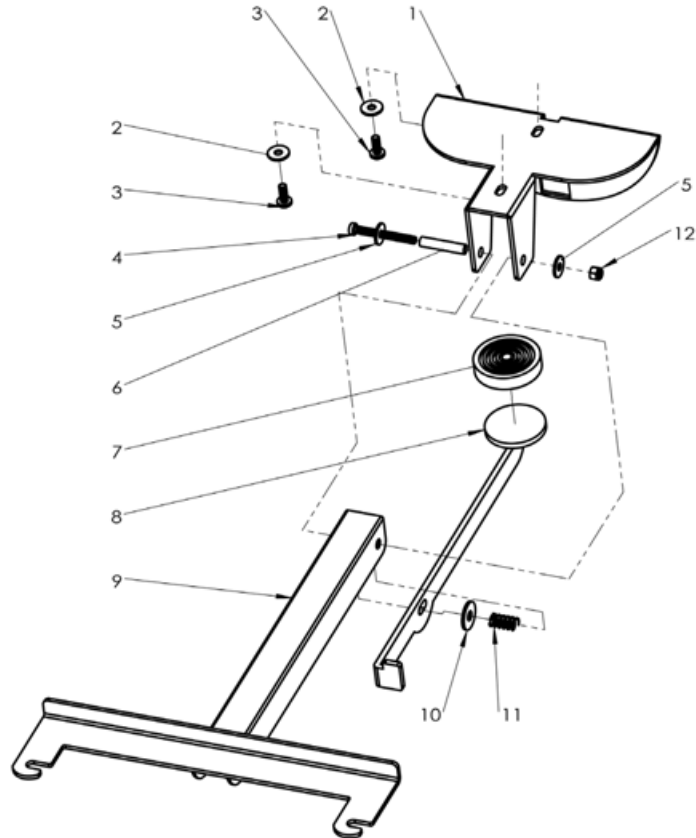

SQUEEGEE TOOL

Ref.	Part No.	Description	Qty.
1	124-7210-14	Plate	1
2	124-7211-14	Washer	2
3	124-7212-14	Bolt	2
4	124-7213-14	Bolt	1
5	124-7214-14	Washer	2
6	124-7215-14	Sleeve	1
7	124-7216-14	Foot Pad	1
8	124-7217-14	Foot Pedal	1
9	124-7218-14	Squeegee Holder	1
10	124-7219-14	Washer	1
11	124-7220-14	Spring	1
12	124-7221-14	Nut	1

7545 Irvine Center Dr., Ste. 200 • Irvine, CA 92618
Toll Free: 844 VACS R US or 844-822-7787 • Fax: 949-623-8305
SterlingNA.com