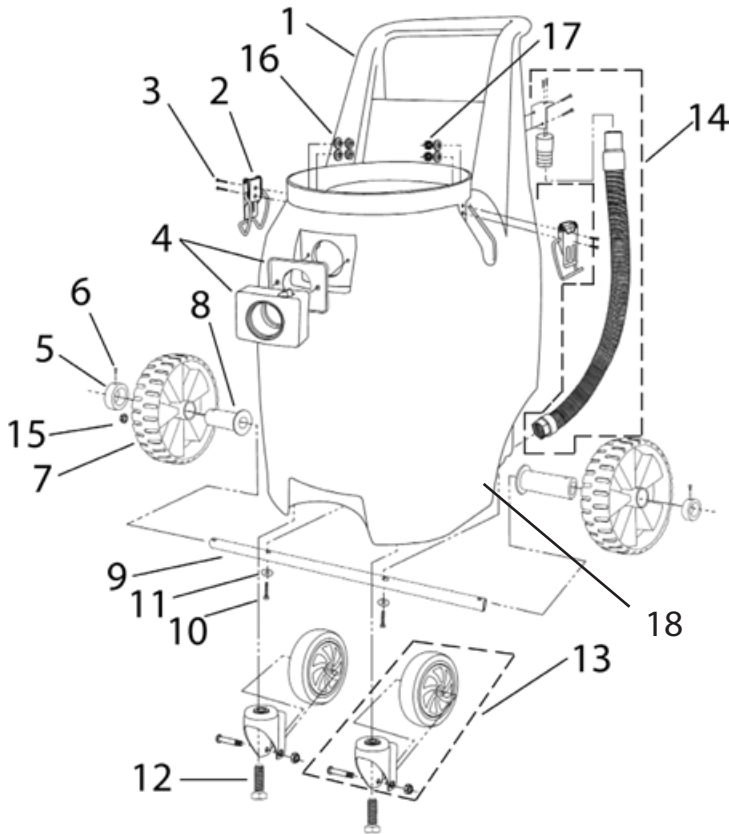

STERLING

Replacement Parts

Model 4520S Wet/Dry Squeegee Vacuum

MOTOR HEAD ASSEMBLY

Ref.	Part No.	Description	Qty.
1	124-7101-14-1	Top Handle	1
2	124-7102-14	Switch	1
3	124-7103-14	Power Head Outlet	1
4	124-7104-14	Screw 4.8 x 15mm	8
5	124-7105-14-1	Dome	1
6	124-7106-14	Terminal Strip	1
7	124-7107-14	Screw 2.9 x 19mm	3
8	124-7108-14	Cord Restraint	1
9	124-7109-14	Rubber Strain Relief	1
10	124-7110-14	Cord Set 16/3-50'	1
11	124-7111-14-1	Screw 4.8 x 25 mm	6
12	124-7112-14	Blower Chamber	1
13	124-7113-14	Motor Cooling Gasket	1
14	124-7114-14	Top Motor Adaptor	1
15	124-7115-14	Motor Housing Gasket	2
16	124-7116-10	Motor 120 volt	1
17	124-7117-14	Foam	1
18	124-7118-14	Can Cap	1
19	124-7119-14	Gasket Can Cap	1

TANK ASSEMBLY

Ref.	Part No.	Description	Qty.
1	124-7141-14-1	20 Gallon Tank	1
2	124-7144-14	Clamp	2
3	124-7146-14-1	Stainless Steel Screw	4
4	124-7147-14	Hose Inlet w/Gasket	1
5	124-7148-14	Wheel Retainer	2
6	124-7149-14	Wheel Screw	2
7	124-7150-14	Wheel	2
8	124-7151-14	Wheel Bearing	2
9	124-7152-14	Axle	1
10	124-7153-14	Axle Mounting Screw	2
11	124-7154-14	Washer	2
12	124-7155-14	Caster Mounting Bolt	2
13	124-7156-14	Caster Complete	2
14	124-7157-14	Drain Hose Assembly	1
15	124-7161-14	Nut M5	2
16	124-7162-14-1	Washer 10	2
17	124-7163-14-1	Spring Washer 10	2
18	124-7168-14	Stainless Steel Spring	2

SQUEEGEE

Ref.	Part No.	Description	Qty.
1	124-7222-14	Hand Screw	2
2	124-7223-14	Bracket	1
3	124-7224-14	Squeegee Blade	2
4	124-7225-14	Nut	10
5	124-7226-14	Washer	2
6	124-7227-14	Sleeve	2
7	124-7228-14	Bumper Wheel	2
8	124-7229-14	Bracket	1
9	124-7230-14	Bracket	1
10	124-7231-14	Bolt	1
11	124-7232-14	Hose	1
12	124-7233-14	Cap	1
13	124-7234-14	Insert	1
14	124-7236-14	Cuff	1
15	124-7235-14	Hose Complete	1