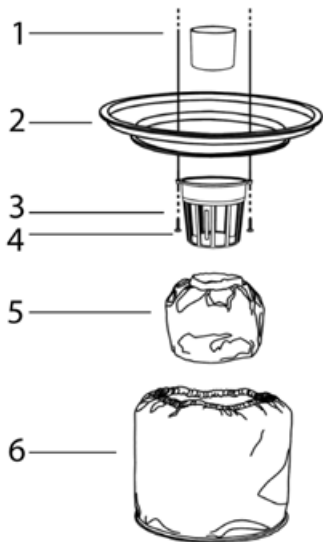

STERLING

Replacement Parts

Model 4520S Wet/Dry Squeegee Vacuum

MOTOR HEAD ASSEMBLY

Ref.	Part No.	Description	Qty.
1	124-7101-14-1	Top Handle	1
2	124-7102-14	Switch	1
3	124-7103-14	Power Head Outlet	1
4	124-7104-14	Screw 4.8 x 15mm	8
5	124-7105-14-1	Dome	1
6	124-7106-14	Terminal Strip	1
7	124-7107-14	Screw 2.9 x 19mm	3
8	124-7108-14	Cord Restraint	1
9	124-7109-14	Rubber Strain Relief	1
10	124-7110-14	Cord Set 16/3-50'	1
11	124-7111-14-1	Screw 4.8 x 25 mm	6
12	124-7112-14	Blower Chamber	1
13	124-7113-14	Motor Cooling Gasket	1
14	124-7114-14	Top Motor Adaptor	1
15	124-7115-14	Motor Housing Gasket	2
16	124-7116-10	Motor 120 volt	1
17	124-7117-14	Foam	1
18	124-7118-14	Can Cap	1
19	124-7119-14	Gasket Can Cap	1

TANK ASSEMBLY

Ref.	Part No.	Description	Qty.
1	124-7141-14-1	20 Gallon Tank	1
2	124-7144-14	Clamp	2
3	124-7146-14-1	Stainless Steel Screw	4
4	124-7147-14	Hose Inlet w/Gasket	1
5	124-7148-14	Wheel Retainer	2
6	124-7149-14	Wheel Screw	2
7	124-7150-14	Wheel	2
8	124-7151-14	Wheel Bearing	2
9	124-7152-14	Axle	1
10	124-7153-14	Axle Mounting Screw	2
11	124-7154-14	Washer	2
12	124-7155-14	Caster Mounting Bolt	2
13	124-7156-14	Caster Complete	2
14	124-7157-14	Drain Hose Assembly	1
15	124-7161-14	Nut M5	2
16	124-7162-14-1	Washer 10	2
17	124-7163-14-1	Spring Washer 10	2
18	124-7168-14	Stainless Steel Spring	2

SQUEEGEE TOOL

Ref.	Part No.	Description	Qty.
1	124-7210-14	Plate	1
2	124-7211-14	Washer	2
3	124-7212-14	Bolt	2
4	124-7213-14	Bolt	1
5	124-7214-14	Washer	2
6	124-7215-14	Sleeve	1
7	124-7216-14	Foot Pad	1
8	124-7217-14	Foot Pedal	1
9	124-7218-14	Squeegee Holder	1
10	124-7219-14	Washer	1
11	124-7220-14	Spring	1
12	124-7221-14	Nut	1