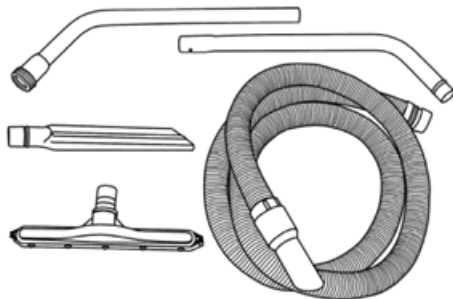

STERLING

Replacement Parts Model 4520P Pump Out Vacuum

MOTOR HEAD ASSEMBLY

Ref.	Part No.	Description	Qty.
1	124-7101-14-1	Top Handle	1
2	124-7102-14	Switch	2
3	124-7103-14	Outlet	1
4	124-7104-14	Screw 4.8 x 15mm	8
5	124-7105-14-1	Dome	1
6	124-7106-14	Terminal Strip	1
7	124-7107-14	Screw 2.9 x 19mm	3
8	124-7108-14	Cord Restraint	1
9	124-7109-14	Rubber Strain Relief	1
10	124-7110-14	Cord Set 16/3-50'	1
11	124-7111-14-1	Screw 4.9 x 25 mm	6
12	124-7112-14	Blower Chamber	1
13	124-7113-14	Motor Cooling Gasket	1
14	124-7114-14	Top Motor Adaptor	1
15	124-7115-14	Motor Housing Gasket	2
16	124-7116-10	Motor 120 volt	1
17	124-7117-14	Foam	1
18	124-7118-14	Can Cap	1
19	124-7119-14	Gasket Can Cap	1
20	124-7120-14	Screw	4
21	124-7121-14	Lock Nut	4
22	124-7122-14	Pump Outlet	1

TANK ASSEMBLY

Ref.	Part No.	Description	Qty.	Ref.	Part No.	Description	Qty.
1	124-7140-14	20 Gallon POV Tank	1	9	124-7152-14	Axle	1
2	124-7144-14	Clamp	2	10	124-7153-14	Axle Mounting Screw	2
3	124-7145-14	Stainless Steel Screw	4	11	124-7154-14	Washer	2
4	124-7147-14	Hose Inlet w/Gasket	1	12	124-7156-14	Caster Complete	2
5	124-7148-14	Wheel Retainer	2	13	124-7157-14	Drain Hose Assembly	1
6	124-7149-14	Wheel Retainer w/Screw	2	14	124-7158-14	Pump Out Hose	1
7	124-7150-14	Wheel	2	15	124-7159-14	Mesh Filter Bag	1
8	124-7151-14	Wheel Bearing	2	16	124-7160-14	Bag Clip	1

PUMP OUT ASSEMBLY

Ref.	Part No.	Description	Qty.
1	124-7200-14	Pump Plumbing Package.	1
2	124-7201-10	Pump 120V/500W	1
3	124-7201-14	Pump Clamp Ring Assembly	1

FILTER ASSEMBLY

Ref.	Part No.	Description	Qty.
1	124-7180-14	Float	1
2	124-7181-14	Filter Ring	1
3	124-7182-14	Screw 4.8 x 15mm	2
4	124-7183-14	Float Cage	1

TOOL KIT

Part No.	Description	Qty.
122-3020-14-1	5' Two-piece Wand	1
122-3010-14	10' Crushproof Hose w/ Ends	1
122-3060-14	17" Crevice Tool	1
122-3050-14	Squeegee Tool	1

7545 Irvine Center Dr., Ste. 200 • Irvine, CA 92618
 Toll Free: 844 VACS R US or 844-822-7787 • Fax: 949-623-8305
 SterlingNA.com