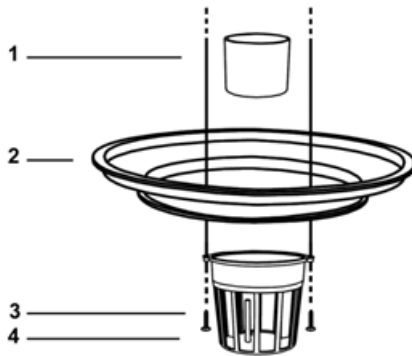

STERLING

Replacement Parts Model 4520P Pump Out Vacuum

MOTOR HEAD ASSEMBLY

Ref.	Part No.	Description	Qty.
1	124-7101-14-1	Top Handle	1
2	124-7102-14	Switch	2
3	124-7103-14	Outlet	1
4	124-7104-14	Screw 4.8 x 15mm	8
5	124-7105-14-1	Dome	1
6	124-7106-14	Terminal Strip	1
7	124-7107-14	Screw 2.9 x 19mm	3
8	124-7108-14	Cord Restraint	1
9	124-7109-14	Rubber Strain Relief	1
10	124-7110-14	Cord Set 16/3-50'	1
11	124-7111-14-1	Screw 4.9 x 25 mm	6
12	124-7112-14	Blower Chamber	1
13	124-7113-14	Motor Cooling Gasket	1
14	124-7114-14	Top Motor Adaptor	1
15	124-7115-14	Motor Housing Gasket	2
16	124-7116-10	Motor 120 volt	1
17	124-7117-14	Foam	1
18	124-7118-14	Can Cap	1
19	124-7119-14	Gasket Can Cap	1
20	124-7120-14	Screw	4
21	124-7121-14	Lock Nut	4
22	124-7122-14	Pump Outlet	1

TANK ASSEMBLY

Ref.	Part No.	Description	Qty.	Ref.	Part No.	Description	Qty.
1	124-7140-14	20 Gallon POV Tank	1	9	124-7152-14	Axle	1
2	124-7144-14	Clamp	2	10	124-7153-14	Axle Mounting Screw	2
3	124-7145-14	Stainless Steel Screw	4	11	124-7154-14	Washer	2
4	124-7147-14	Hose Inlet w/Gasket	1	12	124-7156-14	Caster Complete	2
5	124-7148-14	Wheel Retainer	2	13	124-7157-14	Drain Hose Assembly	1
6	124-7149-14	Wheel Retainer w/Screw	2	14	124-7158-14	Pump Out Hose	1
7	124-7150-14	Wheel	2	15	124-7159-14	Mesh Filter Bag	1
8	124-7151-14	Wheel Bearing	2	16	124-7160-14	Bag Clip	1

PUMP OUT ASSEMBLY

Ref.	Part No.	Description	Qty.
1	124-7200-14	Pump Plumbing Package.	1
2	124-7201-10	Pump 120V/500W	1
3	124-7201-14	Pump Clamp Ring Assembly	1

FILTER ASSEMBLY

Ref.	Part No.	Description	Qty.
1	124-7180-14	Float	1
2	124-7181-14	Filter Ring	1
3	124-7182-14	Screw 4.8 x 15mm	2
4	124-7183-14	Float Cage	1

TOOL KIT

Part No.	Description	Qty.
122-3020-14-1	5' Two-piece Wand	1
122-3010-14	10' Crushproof Hose w/ Ends	1
122-3060-14	17" Crevice Tool	1
122-3050-14	Squeegee Tool	1

7545 Irvine Center Dr., Ste. 200 • Irvine, CA 92618
 Toll Free: 844 VACS R US or 844-822-7787 • Fax: 949-623-8305
 SterlingNA.com