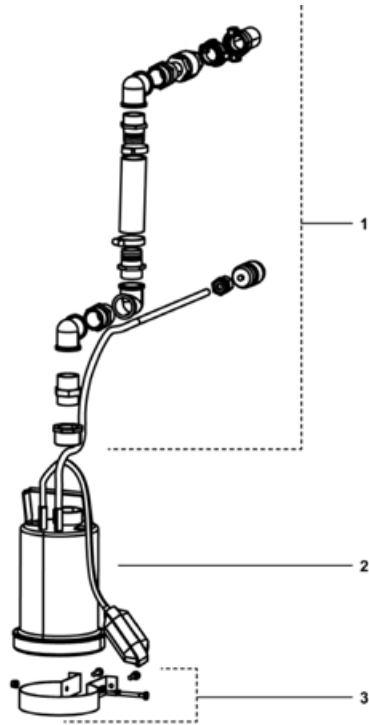

STERLING

Replacement Parts Model 4520P Pump Out Vacuum

MOTOR HEAD ASSEMBLY

Ref.	Part No.	Description	Qty.
1	124-7101-14-1	Top Handle	1
2	124-7102-14	Switch	2
3	124-7103-14	Outlet	1
4	124-7104-14	Screw 4.8 x 15mm	8
5	124-7105-14-1	Dome	1
6	124-7106-14	Terminal Strip	1
7	124-7107-14	Screw 2.9 x 19mm	3
8	124-7108-14	Cord Restraint	1
9	124-7109-14	Rubber Strain Relief	1
10	124-7110-14	Cord Set 16/3-50'	1
11	124-7111-14-1	Screw 4.9 x 25 mm	6
12	124-7112-14	Blower Chamber	1
13	124-7113-14	Motor Cooling Gasket	1
14	124-7114-14	Top Motor Adaptor	1
15	124-7115-14	Motor Housing Gasket	2
16	124-7116-10	Motor 120 volt	1
17	124-7117-14	Foam	1
18	124-7118-14	Can Cap	1
19	124-7119-14	Gasket Can Cap	1
20	124-7120-14	Screw	4
21	124-7121-14	Lock Nut	4
22	124-7122-14	Pump Outlet	1

TANK ASSEMBLY

Ref.	Part No.	Description	Qty.	Ref.	Part No.	Description	Qty.
1	124-7140-14	20 Gallon POV Tank	1	9	124-7152-14	Axle	1
2	124-7144-14	Clamp	2	10	124-7153-14	Axle Mounting Screw	2
3	124-7145-14	Stainless Steel Screw	4	11	124-7154-14	Washer	2
4	124-7147-14	Hose Inlet w/Gasket	1	12	124-7156-14	Caster Complete	2
5	124-7148-14	Wheel Retainer	2	13	124-7157-14	Drain Hose Assembly	1
6	124-7149-14	Wheel Retainer w/Screw	2	14	124-7158-14	Pump Out Hose	1
7	124-7150-14	Wheel	2	15	124-7159-14	Mesh Filter Bag	1
8	124-7151-14	Wheel Bearing	2	16	124-7160-14	Bag Clip	1

PUMP OUT ASSEMBLY

Ref.	Part No.	Description	Qty.
1	124-7200-14	Pump Plumbing Package.	1
2	124-7201-10	Pump 120V/500W	1
3	124-7201-14	Pump Clamp Ring Assembly	1

FILTER ASSEMBLY

Ref.	Part No.	Description	Qty.
1	124-7180-14	Float	1
2	124-7181-14	Filter Ring	1
3	124-7182-14	Screw 4.8 x 15mm	2
4	124-7183-14	Float Cage	1

TOOL KIT

Part No.	Description	Qty.
122-3020-14-1	5' Two-piece Wand	1
122-3010-14	10' Crushproof Hose w/ Ends	1
122-3060-14	17" Crevice Tool	1
122-3050-14	Squeegee Tool	1

7545 Irvine Center Dr., Ste. 200 • Irvine, CA 92618
 Toll Free: 844 VACS R US or 844-822-7787 • Fax: 949-623-8305
 SterlingNA.com