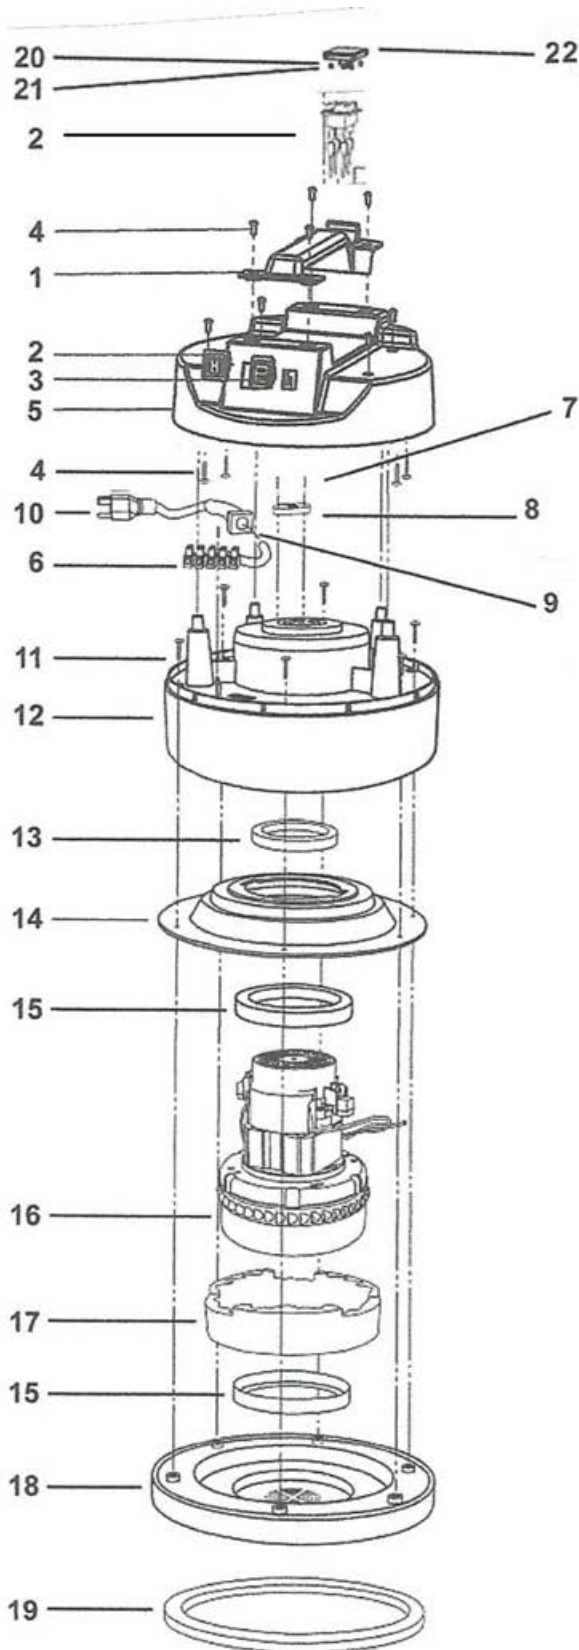

STERLING

Replacement Parts Model 4520P Pump Out Vacuum

MOTOR HEAD ASSEMBLY

Ref.	Part No.	Description	Qty.
1	124-7101-14-1	Top Handle	1
2	124-7102-14	Switch	2
3	124-7103-14	Outlet	1
4	124-7104-14	Screw 4.8 x 15mm	8
5	124-7105-14-1	Dome	1
6	124-7106-14	Terminal Strip	1
7	124-7107-14	Screw 2.9 x 19mm	3
8	124-7108-14	Cord Restraint	1
9	124-7109-14	Rubber Strain Relief	1
10	124-7110-14	Cord Set 16/3-50'	1
11	124-7111-14-1	Screw 4.9 x 25 mm	6
12	124-7112-14	Blower Chamber	1
13	124-7113-14	Motor Cooling Gasket	1
14	124-7114-14	Top Motor Adaptor	1
15	124-7115-14	Motor Housing Gasket	2
16	124-7116-10	Motor 120 volt	1
17	124-7117-14	Foam	1
18	124-7118-14	Can Cap	1
19	124-7119-14	Gasket Can Cap	1
20	124-7120-14	Screw	4
21	124-7121-14	Lock Nut	4
22	124-7122-14	Pump Outlet	1

TANK ASSEMBLY

Ref.	Part No.	Description	Qty.	Ref.	Part No.	Description	Qty.
1	124-7140-14	20 Gallon POV Tank	1	9	124-7152-14	Axle	1
2	124-7144-14	Clamp	2	10	124-7153-14	Axle Mounting Screw	2
3	124-7145-14	Stainless Steel Screw	4	11	124-7154-14	Washer	2
4	124-7147-14	Hose Inlet w/Gasket	1	12	124-7156-14	Caster Complete	2
5	124-7148-14	Wheel Retainer	2	13	124-7157-14	Drain Hose Assembly	1
6	124-7149-14	Wheel Retainer w/Screw	2	14	124-7158-14	Pump Out Hose	1
7	124-7150-14	Wheel	2	15	124-7159-14	Mesh Filter Bag	1
8	124-7151-14	Wheel Bearing	2	16	124-7160-14	Bag Clip	1

PUMP OUT ASSEMBLY

Ref.	Part No.	Description	Qty.
1	124-7200-14	Pump Plumbing Package.	1
2	124-7201-10	Pump 120V/500W	1
3	124-7201-14	Pump Clamp Ring Assembly	1

FILTER ASSEMBLY

Ref.	Part No.	Description	Qty.
1	124-7180-14	Float	1
2	124-7181-14	Filter Ring	1
3	124-7182-14	Screw 4.8 x 15mm	2
4	124-7183-14	Float Cage	1

TOOL KIT

Part No.	Description	Qty.
122-3020-14-1	5' Two-piece Wand	1
122-3010-14	10' Crushproof Hose w/ Ends	1
122-3060-14	17" Crevice Tool	1
122-3050-14	Squeegee Tool	1

7545 Irvine Center Dr., Ste. 200 • Irvine, CA 92618
 Toll Free: 844 VACS R US or 844-822-7787 • Fax: 949-623-8305
 SterlingNA.com