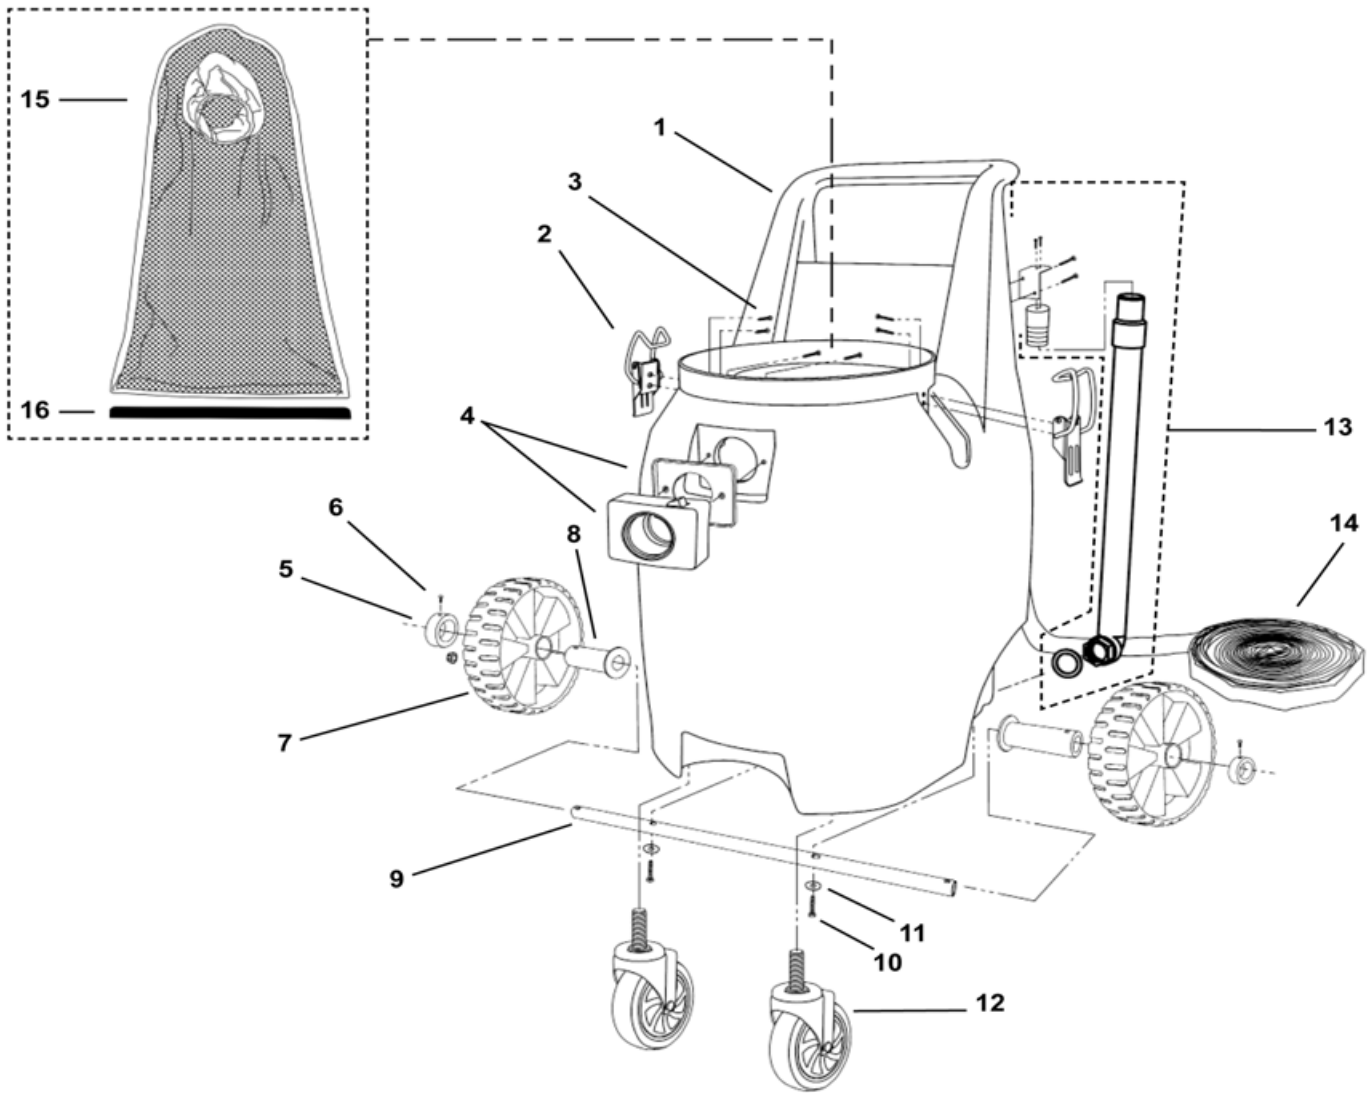

STERLING

Replacement Parts Model 4520P Pump Out Vacuum

MOTOR HEAD ASSEMBLY

Ref.	Part No.	Description	Qty.
1	124-7101-14-1	Top Handle	1
2	124-7102-14	Switch	2
3	124-7103-14	Outlet	1
4	124-7104-14	Screw 4.8 x 15mm	8
5	124-7105-14-1	Dome	1
6	124-7106-14	Terminal Strip	1
7	124-7107-14	Screw 2.9 x 19mm	3
8	124-7108-14	Cord Restraint	1
9	124-7109-14	Rubber Strain Relief	1
10	124-7110-14	Cord Set 16/3-50'	1
11	124-7111-14-1	Screw 4.9 x 25 mm	6
12	124-7112-14	Blower Chamber	1
13	124-7113-14	Motor Cooling Gasket	1
14	124-7114-14	Top Motor Adaptor	1
15	124-7115-14	Motor Housing Gasket	2
16	124-7116-10	Motor 120 volt	1
17	124-7117-14	Foam	1
18	124-7118-14	Can Cap	1
19	124-7119-14	Gasket Can Cap	1
20	124-7120-14	Screw	4
21	124-7121-14	Lock Nut	4
22	124-7122-14	Pump Outlet	1

TANK ASSEMBLY

Ref.	Part No.	Description	Qty.	Ref.	Part No.	Description	Qty.
1	124-7140-14	20 Gallon POV Tank	1	9	124-7152-14	Axle	1
2	124-7144-14	Clamp	2	10	124-7153-14	Axle Mounting Screw	2
3	124-7145-14	Stainless Steel Screw	4	11	124-7154-14	Washer	2
4	124-7147-14	Hose Inlet w/Gasket	1	12	124-7156-14	Caster Complete	2
5	124-7148-14	Wheel Retainer	2	13	124-7157-14	Drain Hose Assembly	1
6	124-7149-14	Wheel Retainer w/Screw	2	14	124-7158-14	Pump Out Hose	1
7	124-7150-14	Wheel	2	15	124-7159-14	Mesh Filter Bag	1
8	124-7151-14	Wheel Bearing	2	16	124-7160-14	Bag Clip	1

PUMP OUT ASSEMBLY

Ref.	Part No.	Description	Qty.
1	124-7200-14	Pump Plumbing Package.	1
2	124-7201-10	Pump 120V/500W	1
3	124-7201-14	Pump Clamp Ring Assembly	1

FILTER ASSEMBLY

Ref.	Part No.	Description	Qty.
1	124-7180-14	Float	1
2	124-7181-14	Filter Ring	1
3	124-7182-14	Screw 4.8 x 15mm	2
4	124-7183-14	Float Cage	1

TOOL KIT

Part No.	Description	Qty.
122-3020-14-1	5' Two-piece Wand	1
122-3010-14	10' Crushproof Hose w/ Ends	1
122-3060-14	17" Crevice Tool	1
122-3050-14	Squeegee Tool	1

7545 Irvine Center Dr., Ste. 200 • Irvine, CA 92618
 Toll Free: 844 VACS R US or 844-822-7787 • Fax: 949-623-8305
 SterlingNA.com